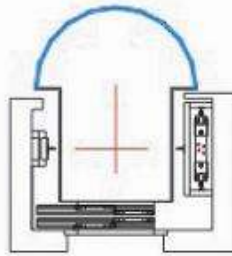

Panoramik Kabinler

Panoramic Cabins

P1

P2

P3

P4

P5

P6