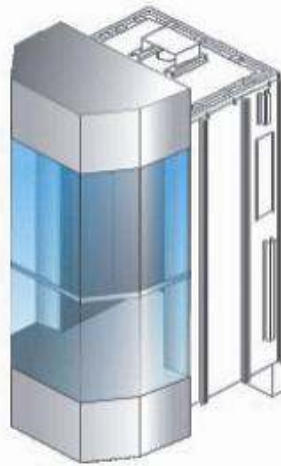

Panoramik Kabinler

Panoramic Cabins

P1

P2

P3

P4

P5

P6