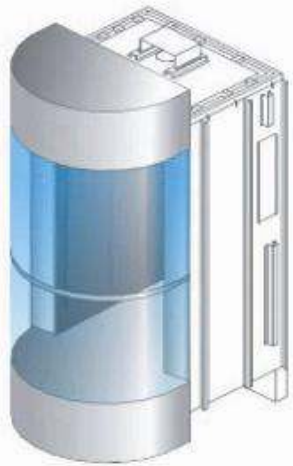

Panoramik Kabinler

Panoramic Cabins