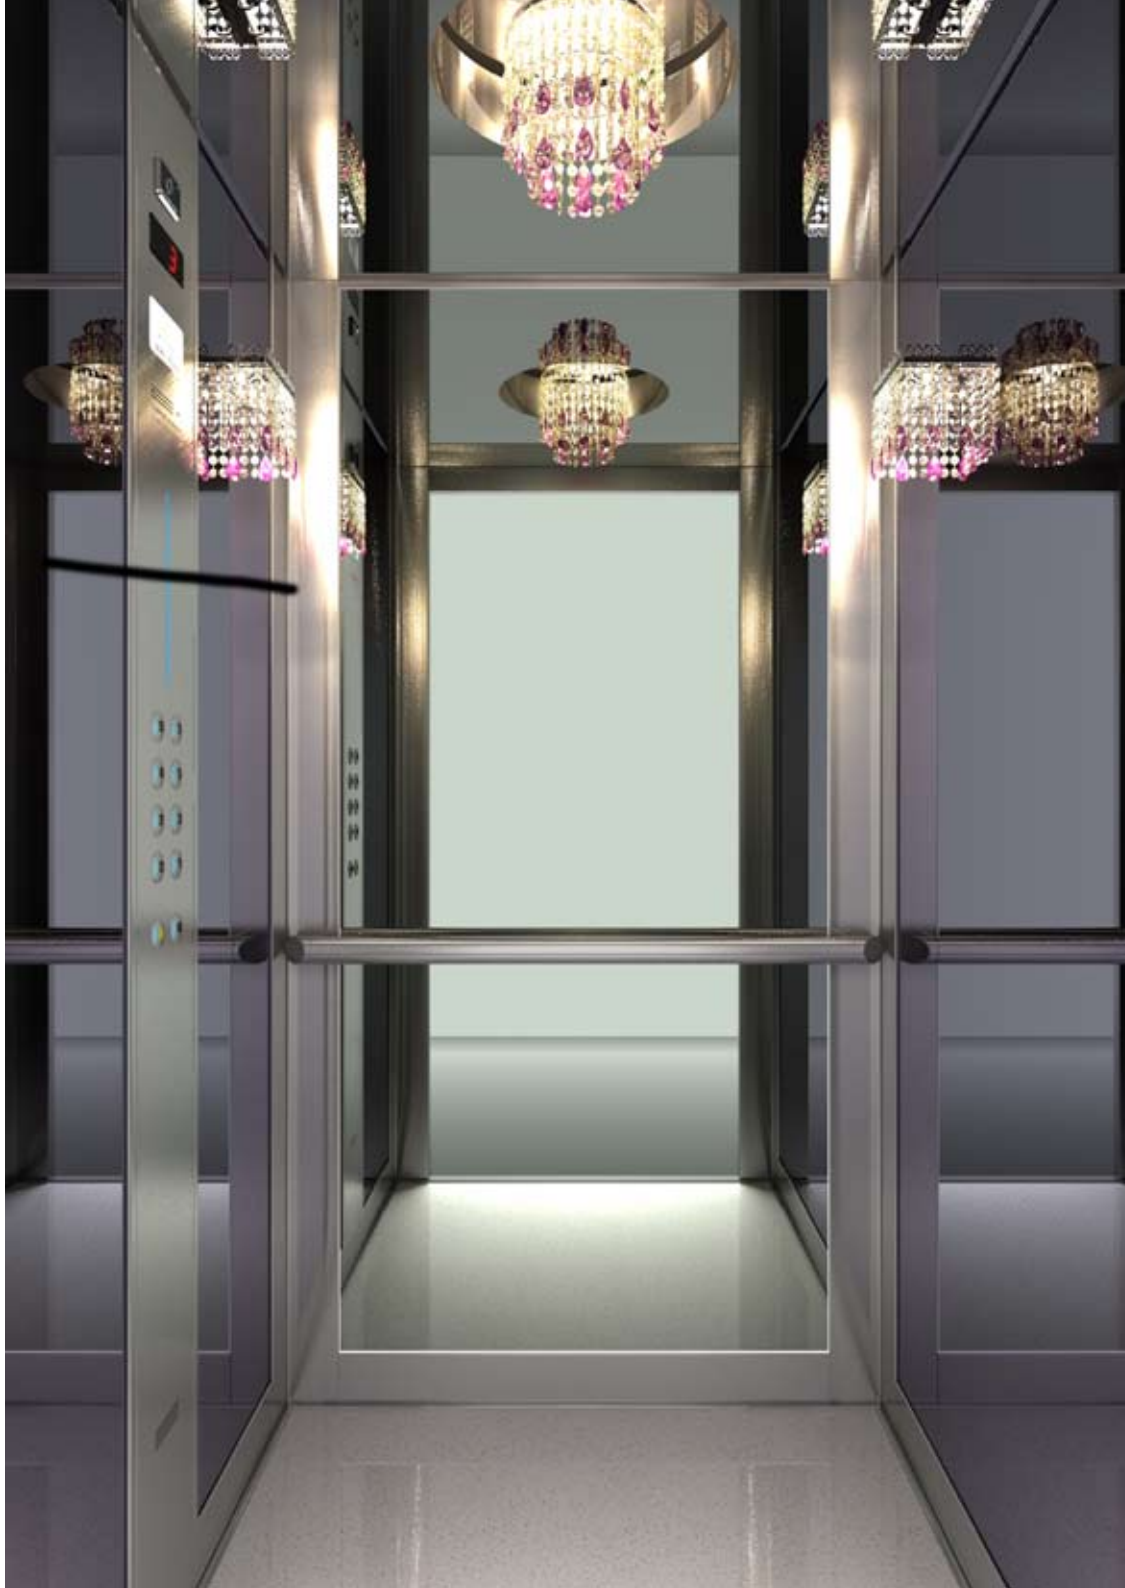

### HANDRAIL

105 Stainless Steel Mirror

### MIRROR

Half Width / Full Width

### CAR OPERATING PANEL

AKC BES Stainless Steel Satin with Blue Line